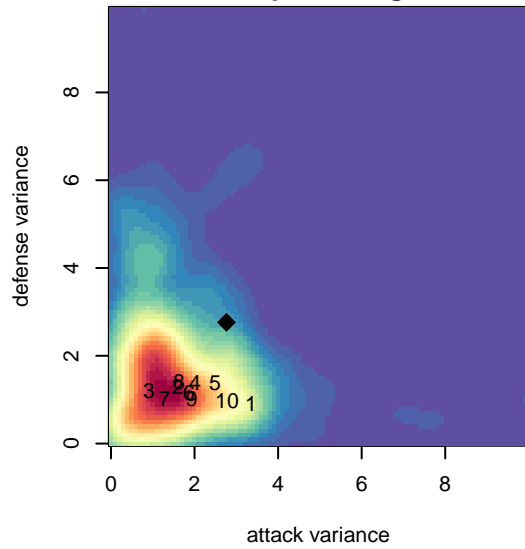

## Eastside FC Blue B01

Eastside FC  
 Preston, WA  
 B01 total strength=1443  
 attack=13.21 defense=6.54  
 fall league = RCL B01 Div 4

alt names used:  
 Eastside FC B01 Blue  
 Eastside FC B01 Blue C  
 EFC B01 Blue  
 Eastside FC B01 Blue C  
 Eastside FC B01 Blue

Venues played:  
 2017 Rainier Challenge Samba U17  
 2017 Labor Day Cup BU17 Silver  
 2017 RCL B01 Div 4  
 2017 PacNW Winter Classic 2001 Showcase P  
 2017 WYS Presidents Cup B01 Division 2

**attack and defense variance (black dot)  
relative to other teams  
and top 10 in region**