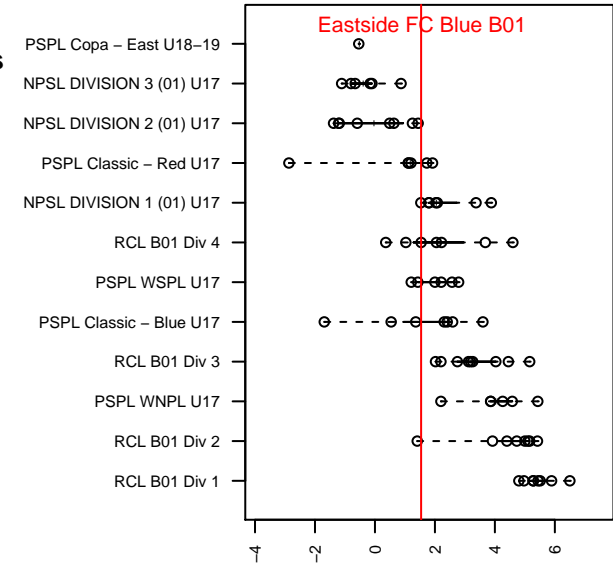

**attack and defense rating
relative to others at age
and all opponents in last 13 months**