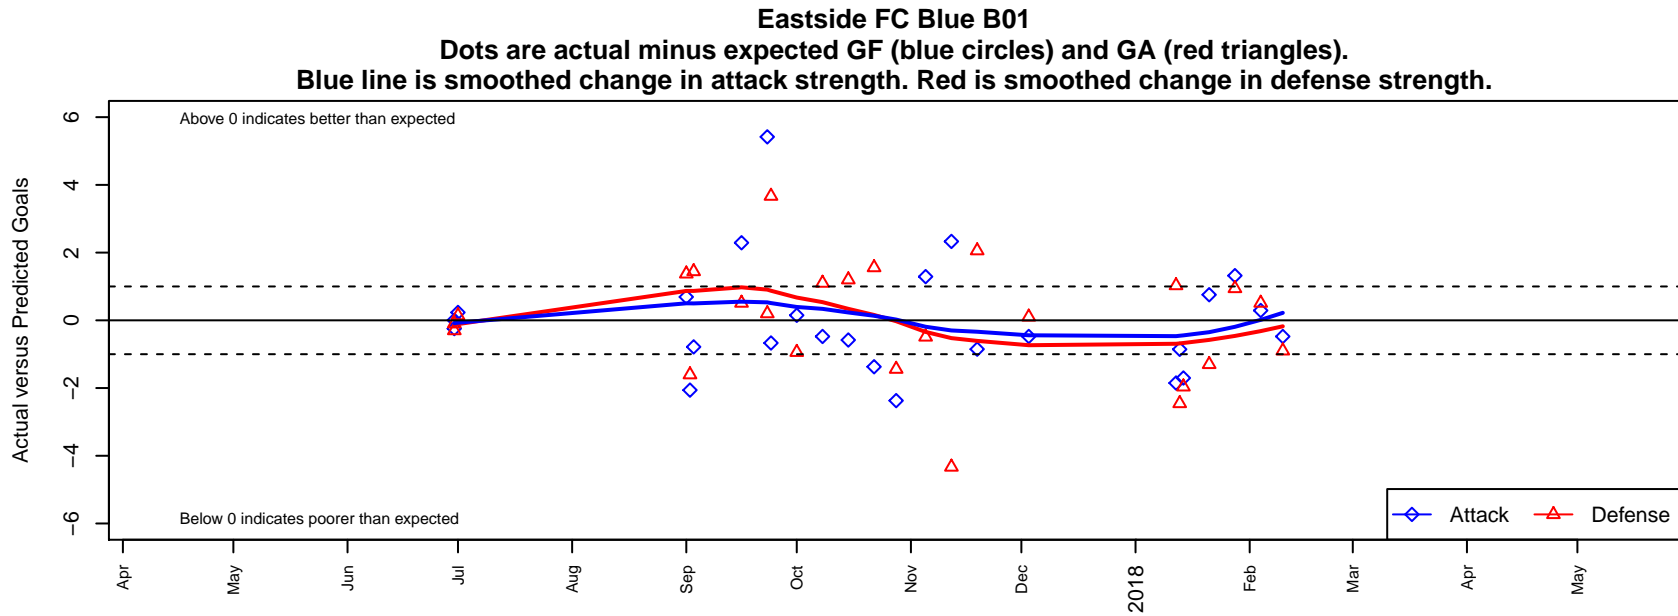

**attack and defense variance (black dot)
relative to other teams
and top 10 in region**

**attack and defense rating
relative to others at age
and all opponents in last 13 months**

Eastside FC Blue B01

Eastside FC
Preston, WA
B01 total strength=1443
attack=13.21 defense=6.54
fall league = RCL B01 Div 4

alt names used:
Eastside FC B01 Blue
Eastside FC B01 Blue C
EFC B01 Blue
Eastside FC B01 Blue C
Eastside FC B01 Blue

Venues played:
2017 Rainier Challenge Samba U17
2017 Labor Day Cup BU17 Silver
2017 RCL B01 Div 4
2017 PacNW Winter Classic 2001 Showcase P
2017 WYS Presidents Cup B01 Division 2